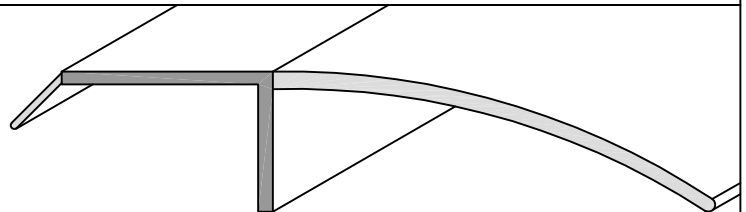

Standard Lengths: 7' 1/2", 8' 1/2", 9' 1/2", 10' 1/2", 12' 1/2", 14' 1/2", 16' 1/2", 18' 1/2"

**Top Section Seal** #DN-19 Colors: White, Gray

**2" Aluminum Vinyl** #DN-22 Colors: White, Gray

**1 1/4" Aluminum Vinyl** #DN-21 Colors: White, Gray

Standard Lengths: 7' - 2", 8' - 2", 9' - 2", 10' - 2", 12' - 2", 14' - 2", 16' - 2"

Standard Length: 350 ft rolls. Does not include Aluminum Extrusion

**Reverse Angle** #DN-18 Colors: White, Gray

**5" Bottom Seal** #DN-26 Colors: Black, Gray

**3 3/4" Bottom Seal** #DN-25 Colors: Black, Gray

Standard Lengths: 100 ft Spools, or to your specified lengths.

Standard Lengths: 100 ft rolls.

**1 1/4" Flat Strip** #DN-20 Colors: White, Gray, Almond, Sandstone, Brown