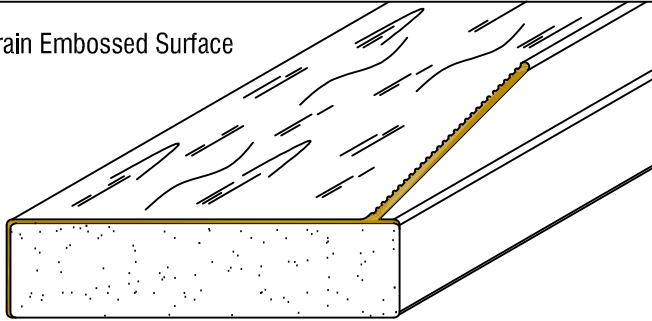

Woodgrain Embossed Surface

Woodgrain Embossed Surface

Patent Pending

**Solid Seal** #DN-131 Colors: White, Almond, Sandstone, Brown

**Triple Seal** #DN-97 Colors: White, Almond, Sandstone, Brown

Standard Lengths: 7' 1/2", 8' 1/2", 9' 1/2", 10' 1/2", 12' 1/2", 14' 1/2", 16' 1/2", 18' 1/2"